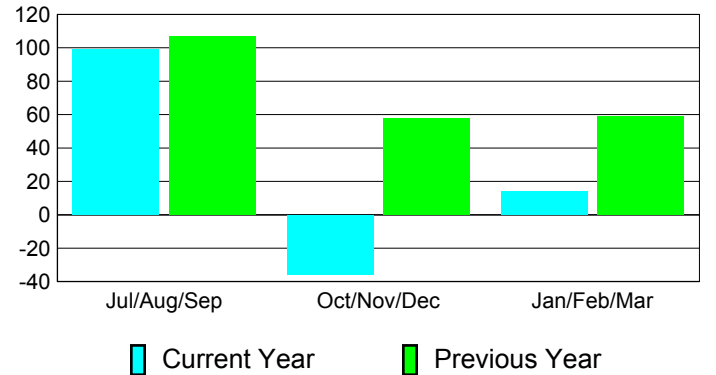

Membership Results
2010-2011

Membership
2009-2010

Month	Net Memb Goal	Actual New Memb	Actual Dropped Memb	Gain/Loss of Memb	Gain/Loss of Memb
Jul/Aug/Sep	40	171	-72	99	107
Oct/Nov/Dec	35	15	-51	-36	58
Jan/Feb/Mar	35	64	-50	14	59
Totals	110	250	-173	77	224

Membership Results 2010-2011

Goal, New, Dropped, Gain/Loss

Comparison of Membership Gain/Loss

Current Year Compared to the Previous Year

Gender Comparison 2010-2011

Jul/Aug/Sep

Oct/Nov/Dec

Jan/Feb/Mar