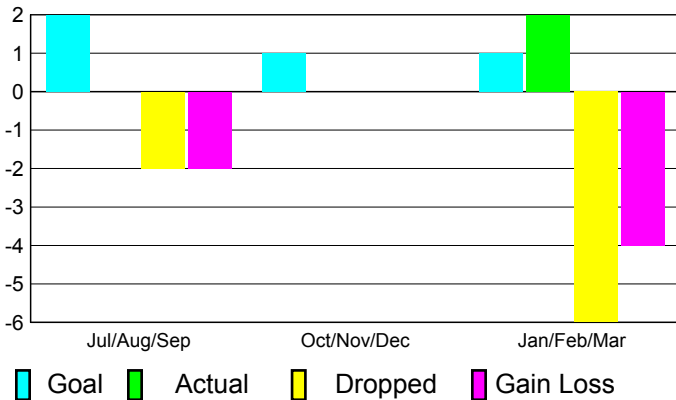

2010-2011 GMT Reports for District (or Undistricted) **District 307 A1**

GMT: **Doctor DATUK K NAGARATN**, Location: **INDONESIA**

GMT CA: **7**

CLUBS

Club Results
2010-2011

Clubs
2009-2010

Month	New Club Goal	Actual New Clubs	Actual Dropped Clubs	Gain/Loss of Clubs	Gain/Loss of Clubs
Jul/Aug/Sep	2	0	-2	-2	1
Oct/Nov/Dec	1	0	0	0	3
Jan/Feb/Mar	1	2	-6	-4	0
Totals	4	2	-8	-6	4

Club Results 2010-2011

Goal, New, Dropped, Gain/Loss

Comparison of Club Gain/Loss

Current Year Compared to the Previous Year

YTD Status Quo Clubs 2010-2011

Status Quo Clubs Compared to Status Quo Members

MEMBERSHIP