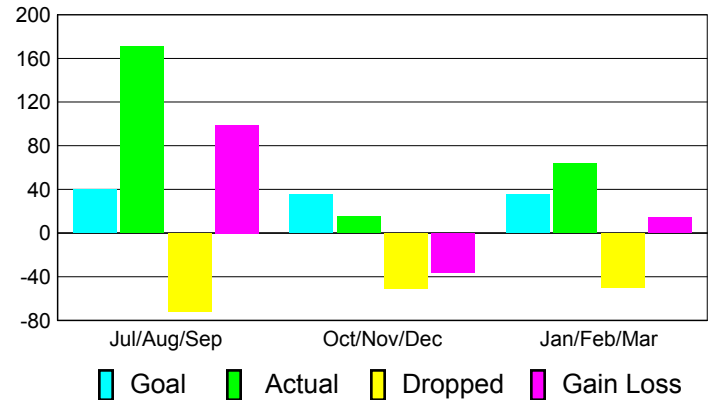

Membership Results 2010-2011

Goal, New, Dropped, Gain/Loss

Comparison of Membership Gain/Loss

Current Year Compared to the Previous Year