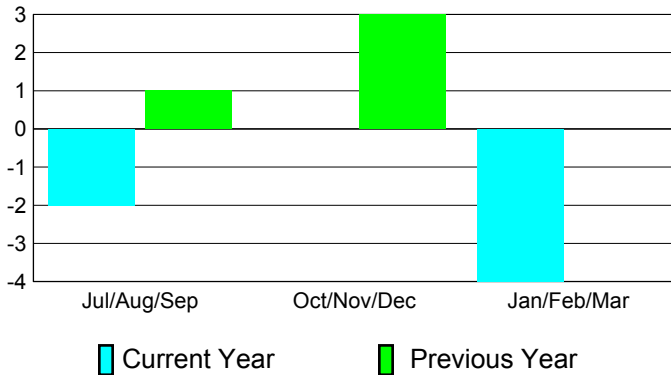

2010-2011 GMT Reports for District (or Undistricted) **District 307 A1**

GMT: **Doctor DATUK K NAGARATN**, Location: **INDONESIA**

GMT CA: **7**

CLUBS

Club Results
2010-2011

Clubs
2009-2010

Month	New Club Goal	Actual New Clubs	Actual Dropped Clubs	Gain/Loss of Clubs	Gain/Loss of Clubs
Jul/Aug/Sep	2	0	-2	-2	1
Oct/Nov/Dec	1	0	0	0	3
Jan/Feb/Mar	1	2	-6	-4	0
Totals	4	2	-8	-6	4

Club Results 2010-2011

Goal, New, Dropped, Gain/Loss

Comparison of Club Gain/Loss

Current Year Compared to the Previous Year

YTD Status Quo Clubs 2010-2011

Status Quo Clubs Compared to Status Quo Members

MEMBERSHIP